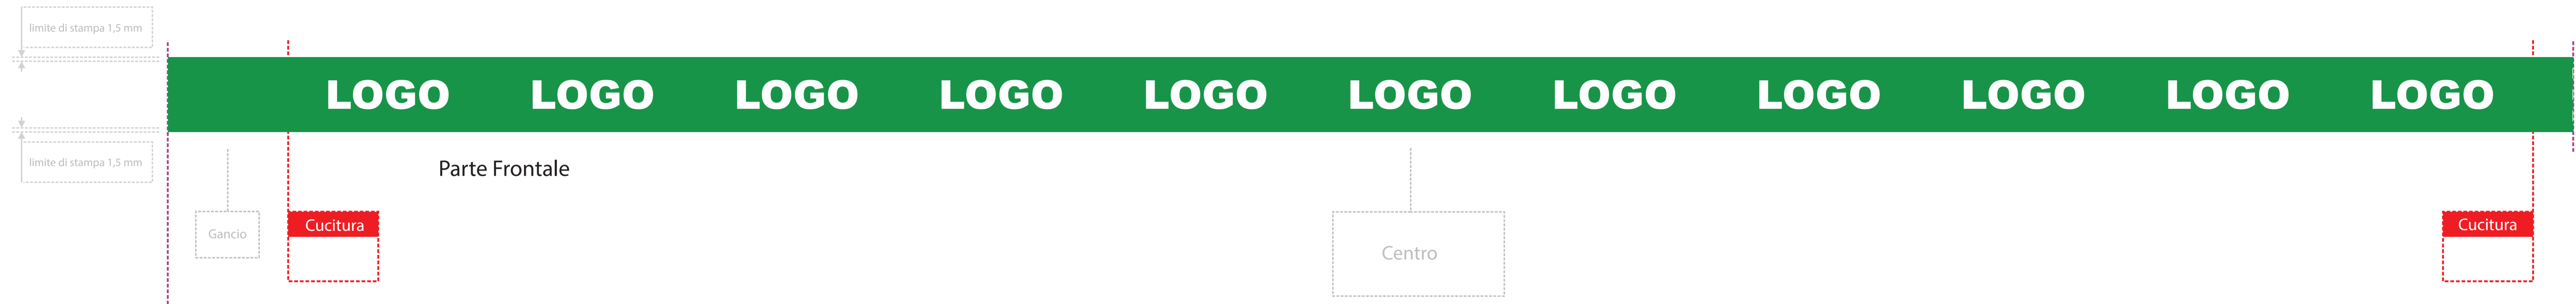

Lanyard 25 mm + gancio metallo

 Pantone Background

 Pantone Logo

 Pantone Logo

 Pantone Logo